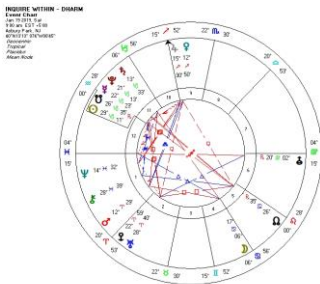

INQUIRE WITHIN©

A self-discovery intensive, on and off the mat

Saturday, January 19, 9-6pm (Bring a light lunch)

Sunday, January 20, 10-12 noon

Must Register before January 17.

Minimum 3. Maximum 8.

Dharma is an interesting concept to consider. Philosophers and spiritual Seekers have been discussing the idea for thousands of years. According to some, dharma is the purpose to which we have been born. To be living our dharma, is to live our True Self. For those wishing to bring more spirituality into their lives, finding and accepting our dharma can be a major step forward. The search alone brings us closer to a truth about ourselves we might not encounter otherwise.

The north and south nodes of the moon along with the aspects of Saturn and Pluto reflect the nature and circumstances of our individual dharma and karma. When examined closely these astrological markers describe ways to live our dharma and remediate our karma. The deeper purpose of our lives becomes clearer and more meaningful with the interpretation of the nodes.

During the intensive we will cover the topic from various perspectives in Yoga, Vedanta, Eastern Philosophy and Astrology. Your personal natal chart is a great place to begin so bring it if you have one. Activities will include: dyads, group discussion, experiential exercises, gentle asana, pranayama & meditation. Our group intention is to seek knowledge & cultivate wisdom and practice compassion with our selves.